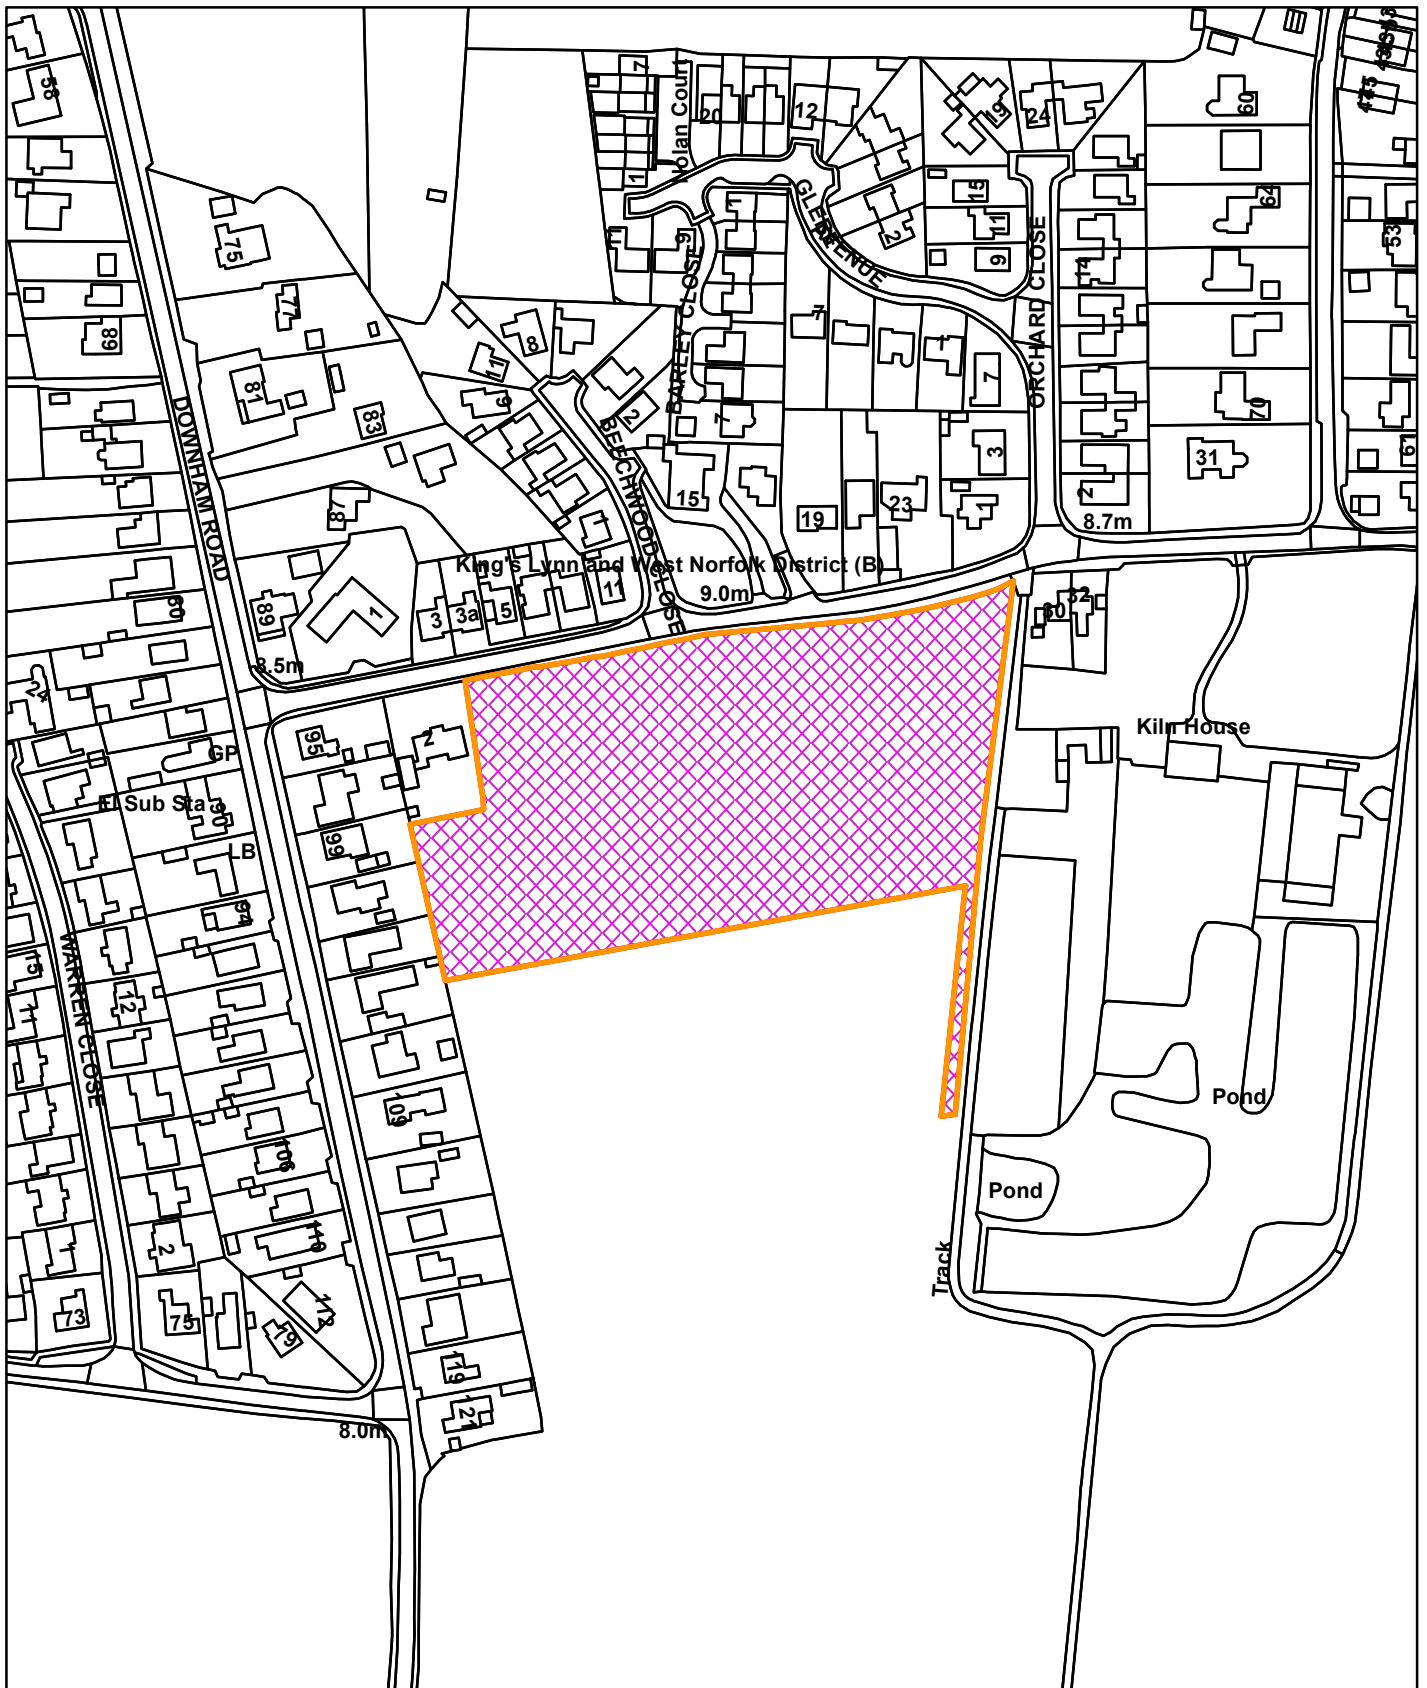

21/02421/FM

Land E 2 Thieves Bridge Road Watlington PE33 0AL

© Crown copyright and database rights 2022
Ordnance Survey 100024314

23/08/2022